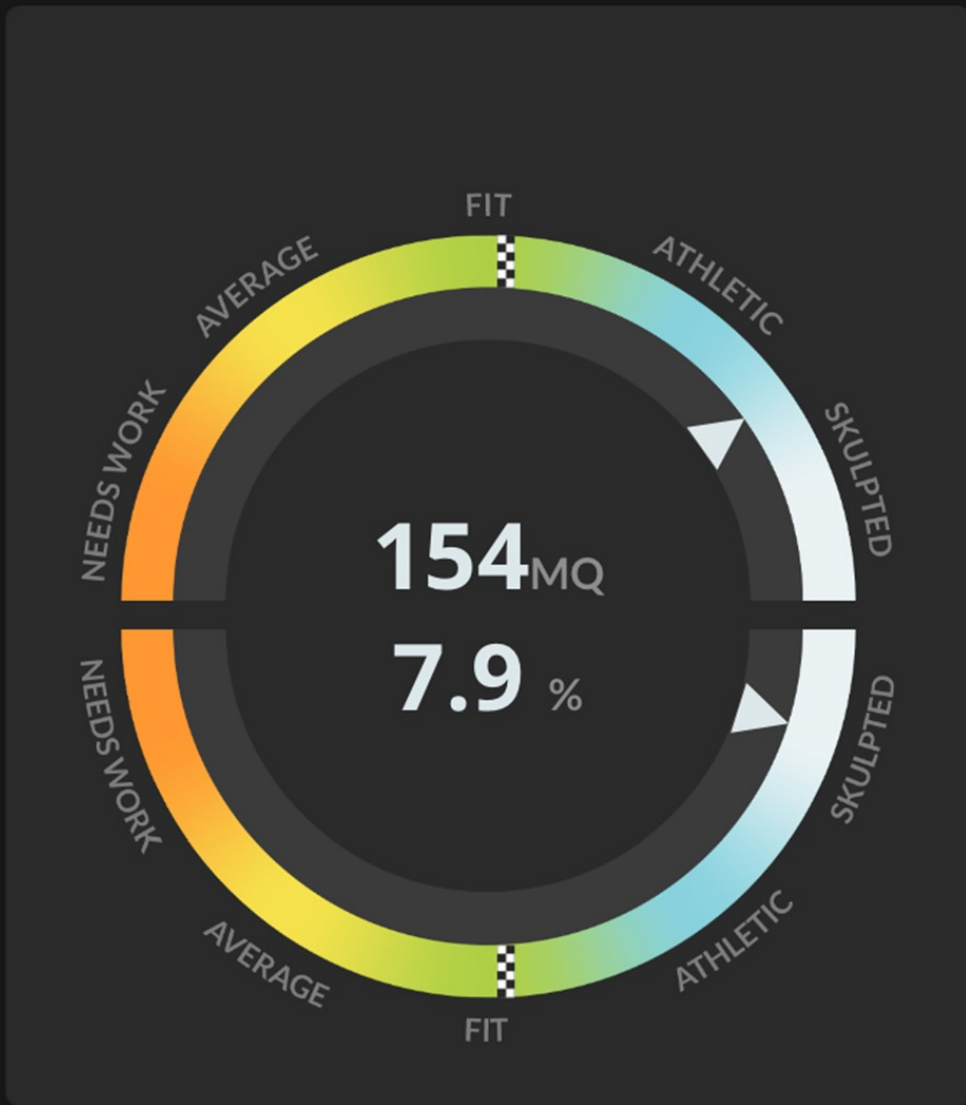

# Quick Test Results

**HAMAN DOWLATRAM**

December 1, 2015

## BODY FAT ANALYSIS

[CONTINUE](#)